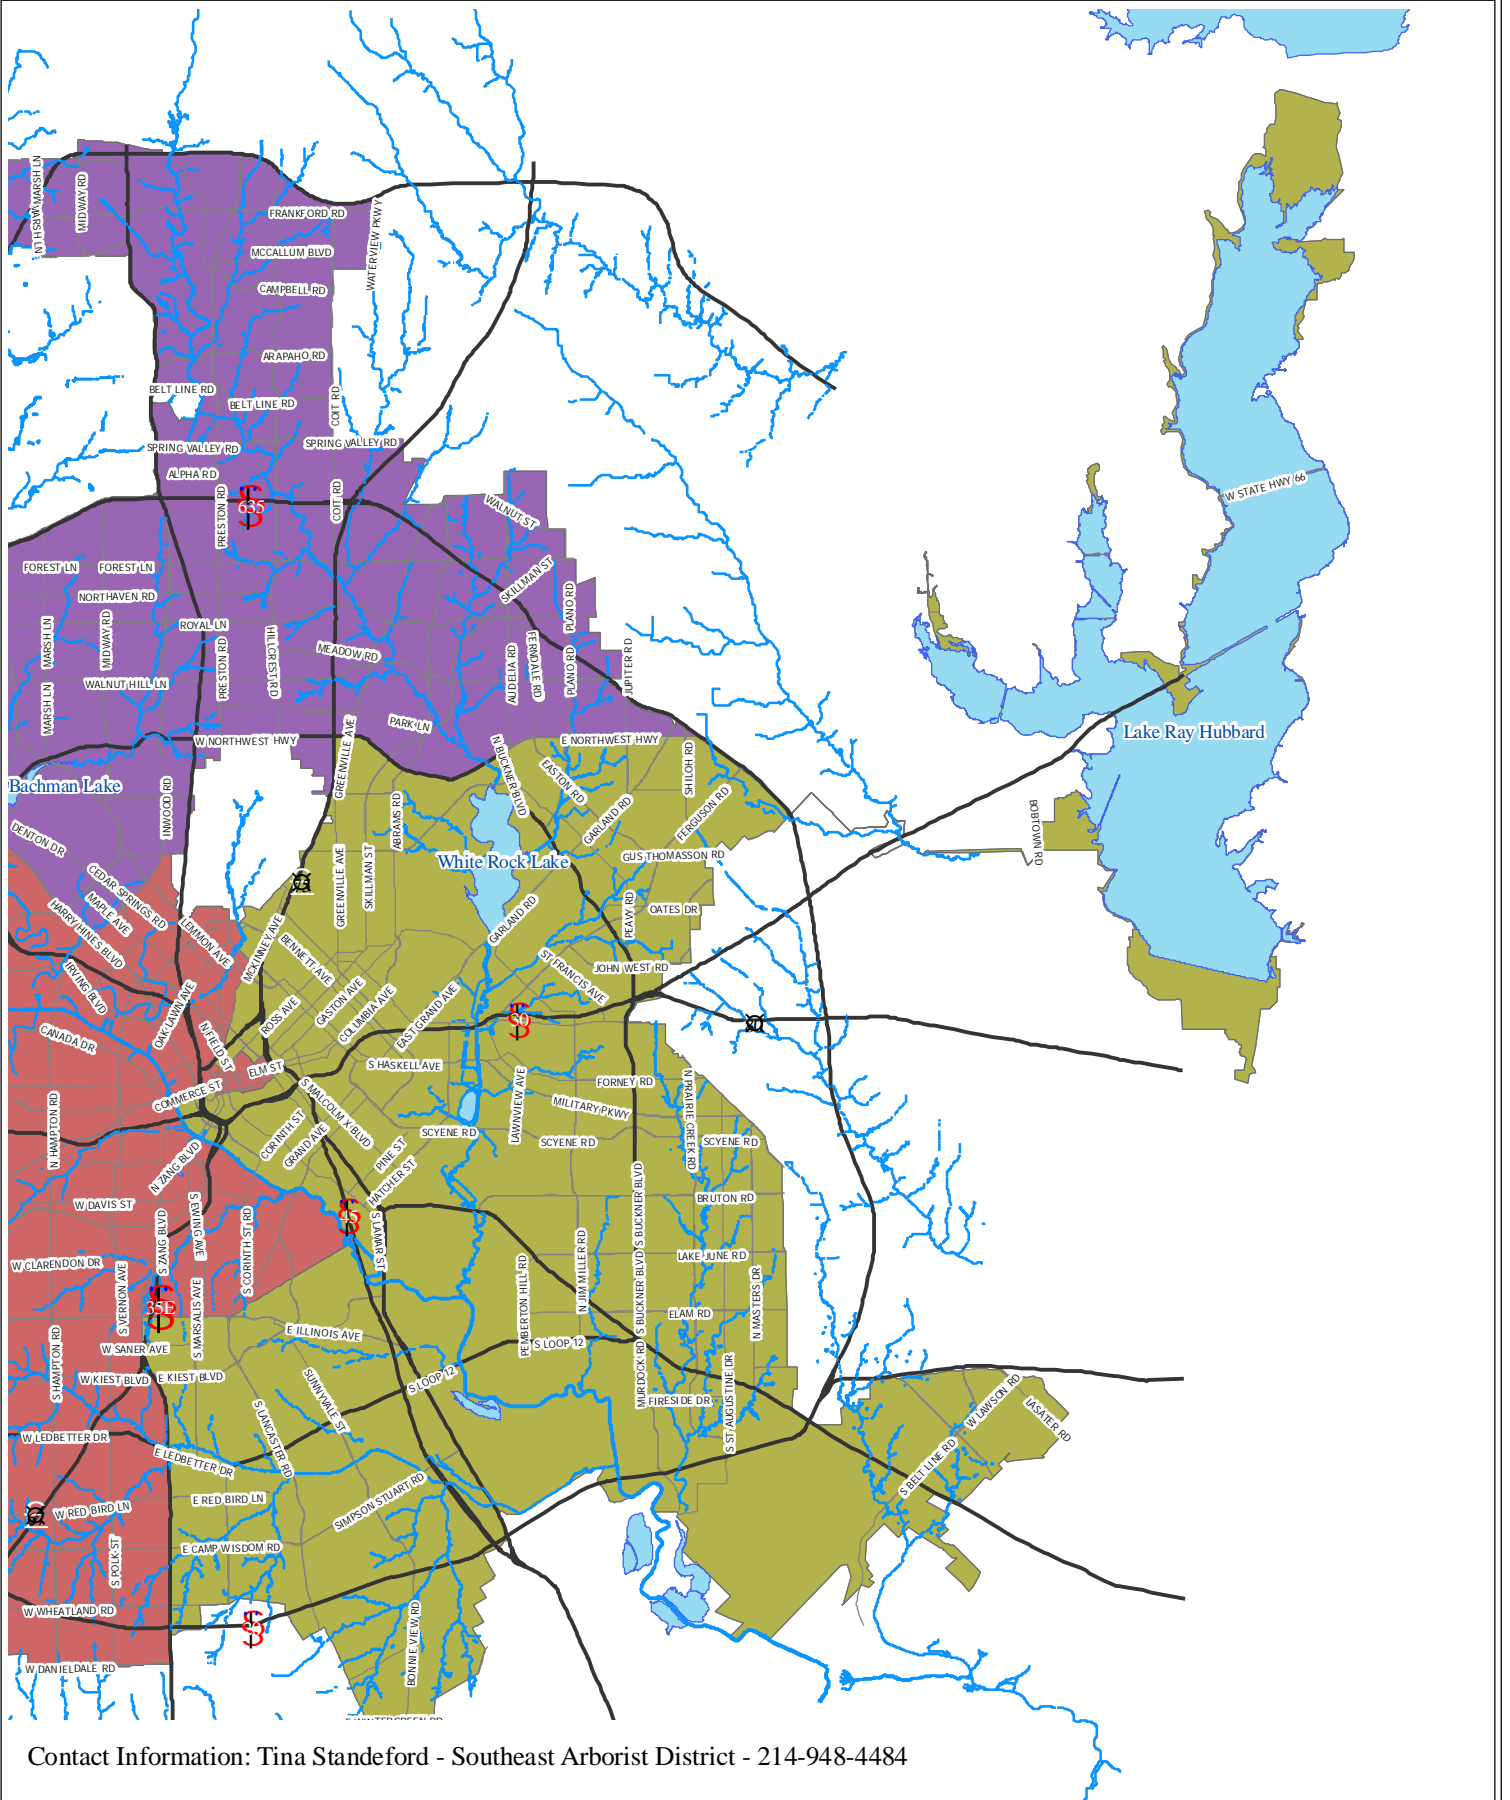

1 inch equals 3 miles

City of Dallas Southeast Arborist District

City of Dallas

Contact Information: Tina Standford - Southeast Arborist District - 214-948-4484